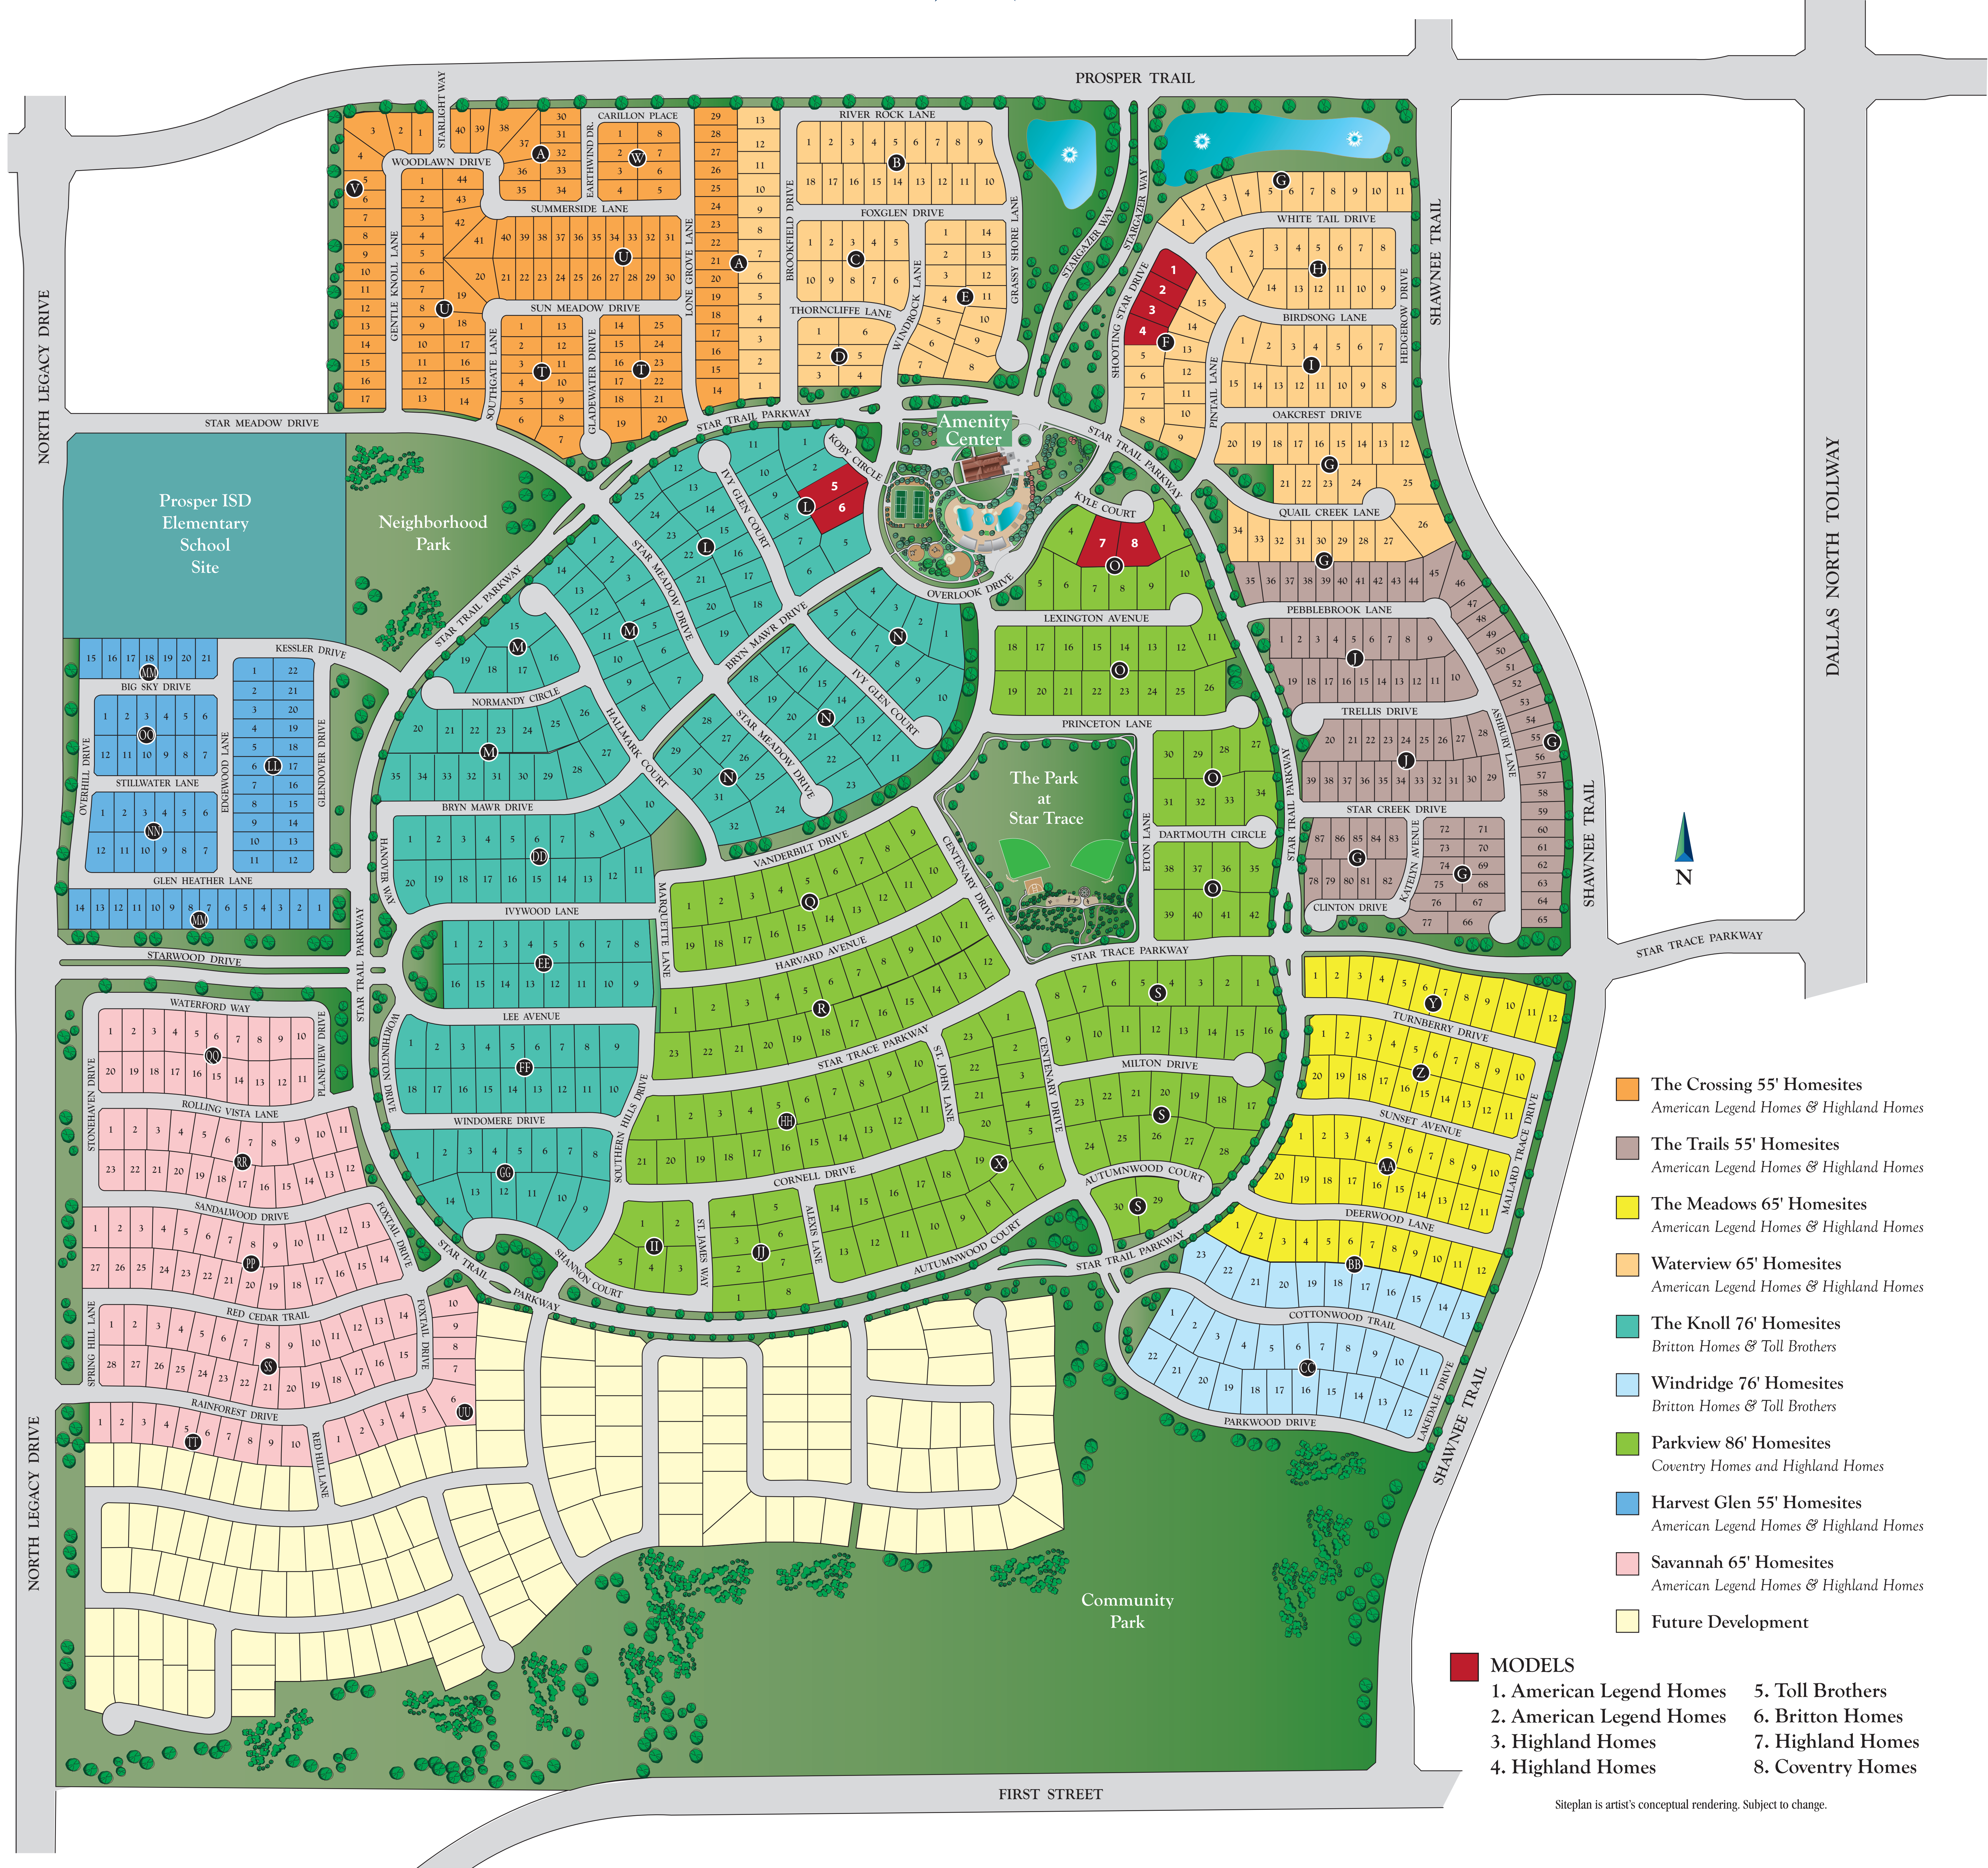

STAR TRAIL

- The Crossing 55' Homesites**
American Legend Homes & Highland Homes
- The Trails 55' Homesites**
American Legend Homes & Highland Homes
- The Meadows 65' Homesites**
American Legend Homes & Highland Homes
- Waterview 65' Homesites**
American Legend Homes & Highland Homes
- The Knoll 76' Homesites**
Britton Homes & Toll Brothers
- Windridge 76' Homesites**
Britton Homes & Toll Brothers
- Parkview 86' Homesites**
Coventry Homes and Highland Homes
- Harvest Glen 55' Homesites**
American Legend Homes & Highland Homes
- Savannah 65' Homesites**
American Legend Homes & Highland Homes
- Future Development**

- MODELS**
- | | |
|--------------------------|-------------------|
| 1. American Legend Homes | 5. Toll Brothers |
| 2. American Legend Homes | 6. Britton Homes |
| 3. Highland Homes | 7. Highland Homes |
| 4. Highland Homes | 8. Coventry Homes |

Siteplan is artist's conceptual rendering. Subject to change.