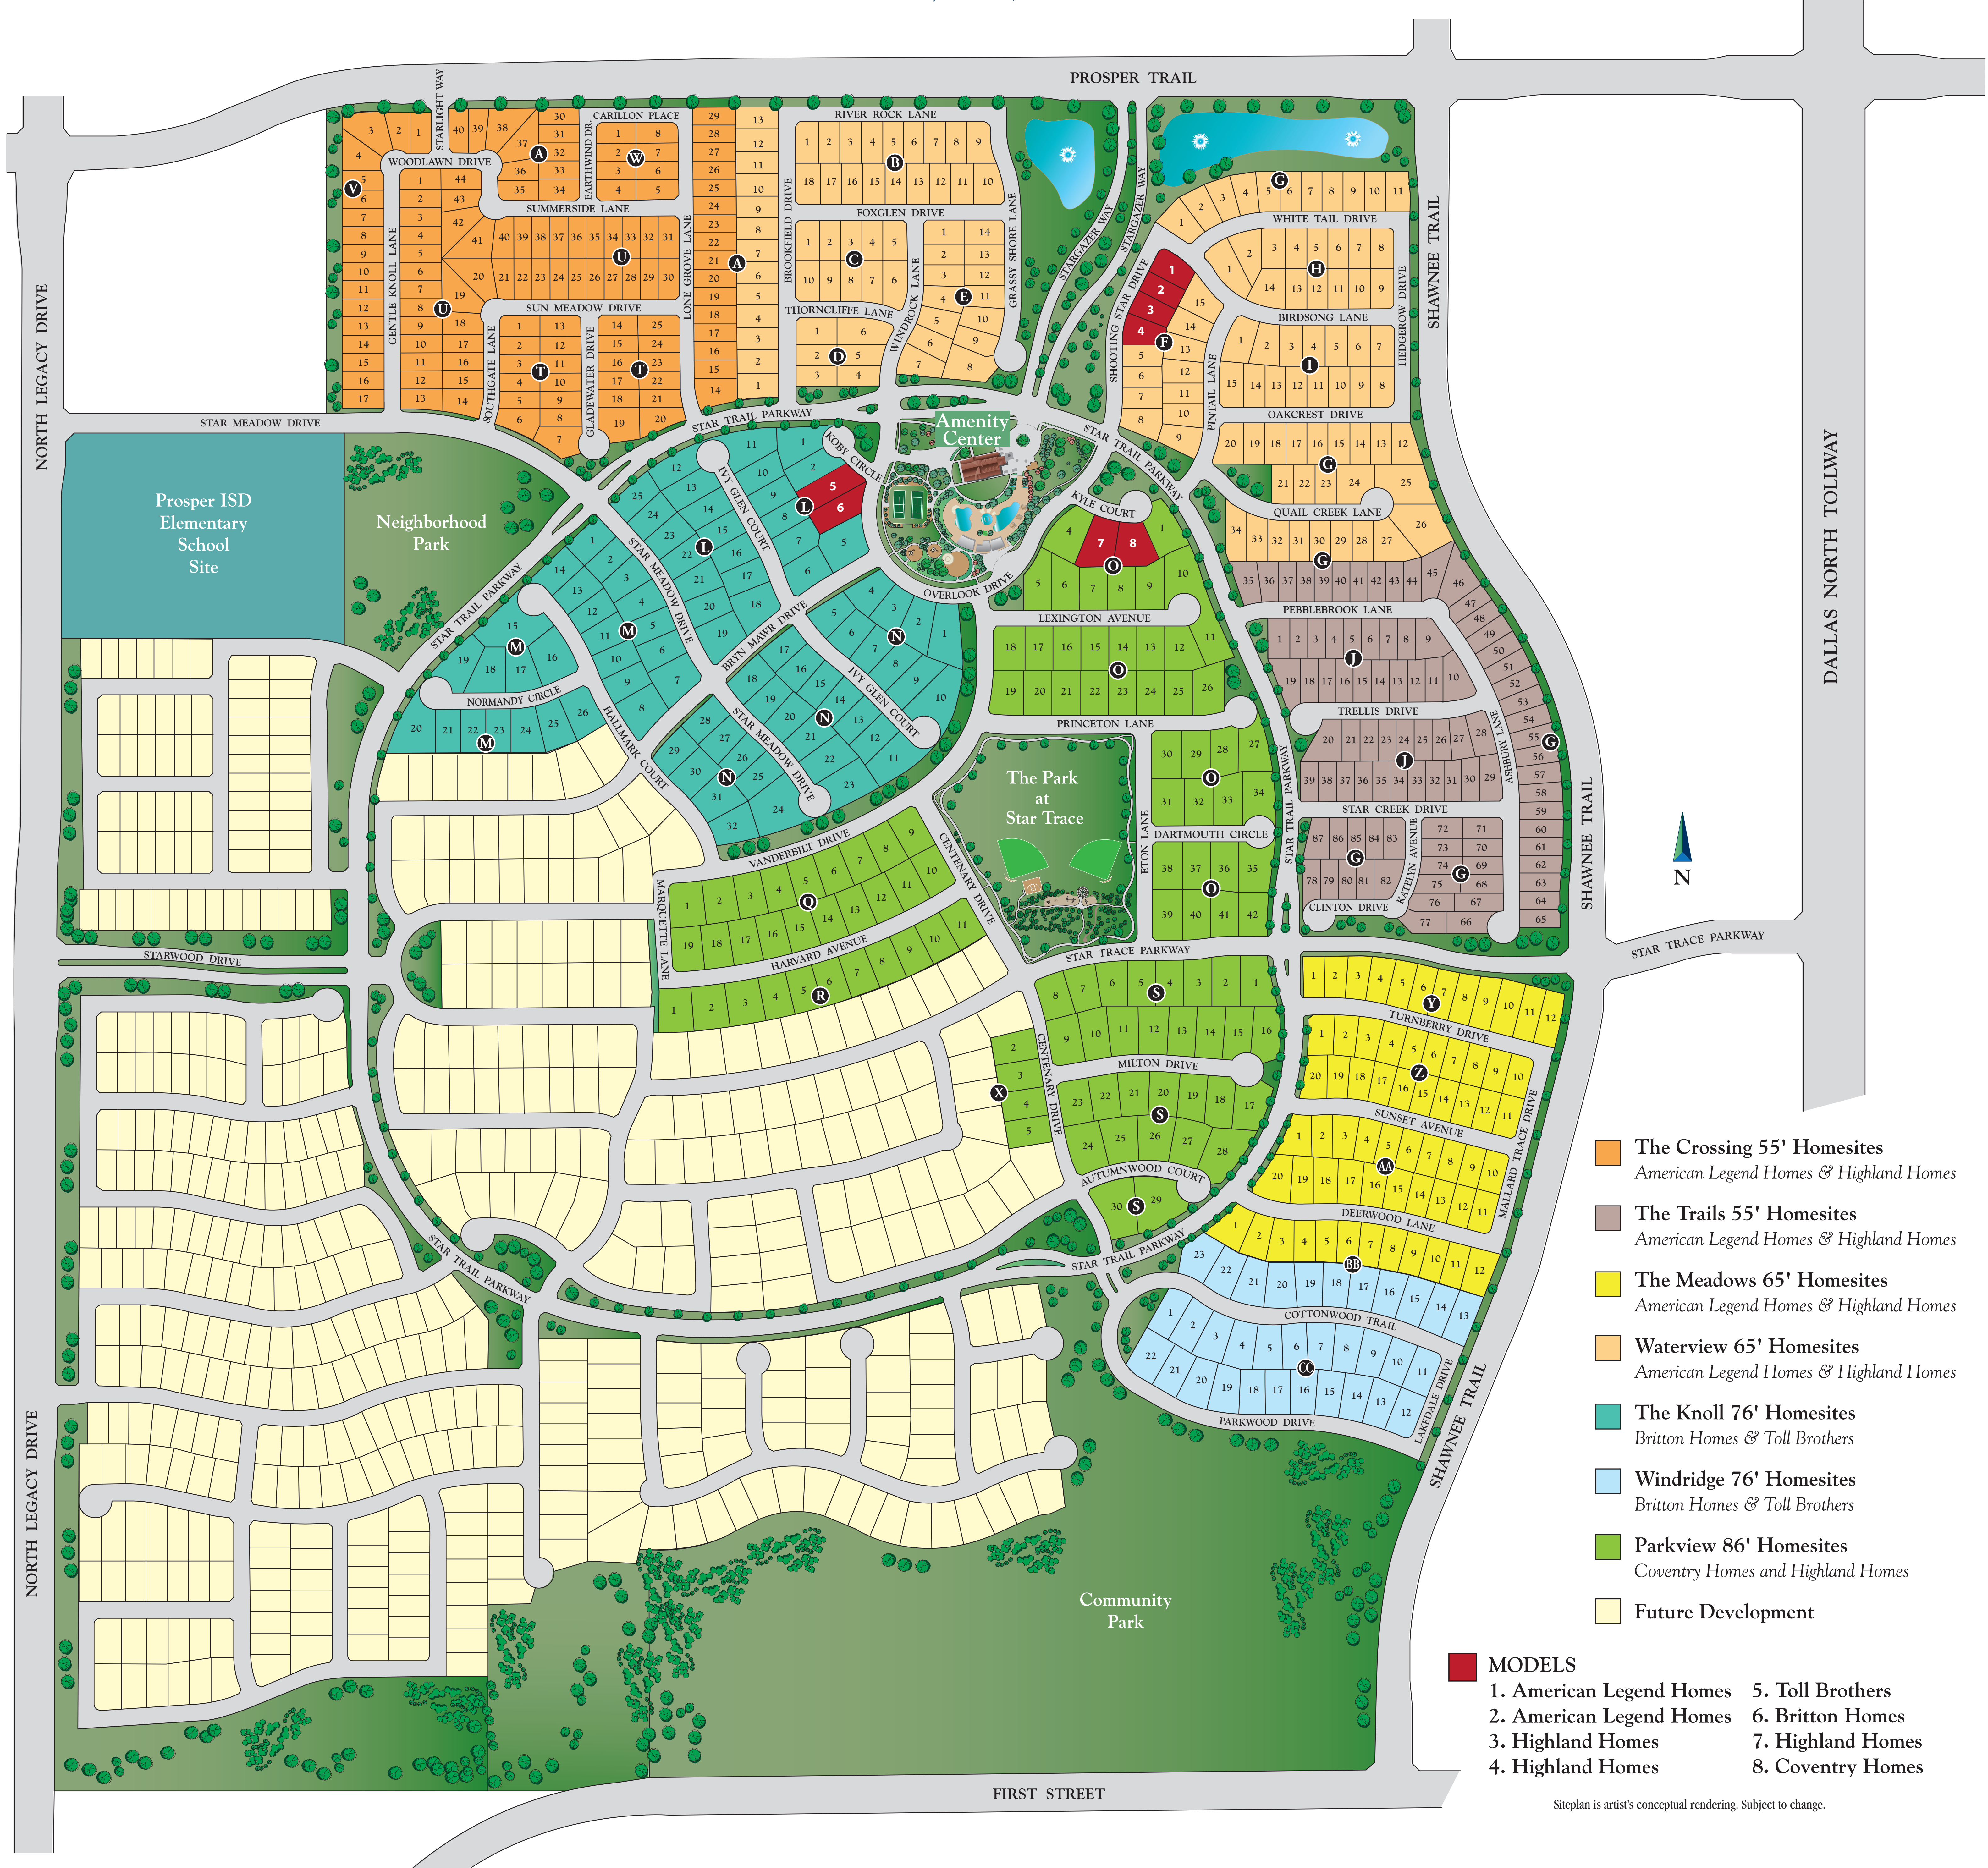

# STAR TRAIL

- The Crossing 55' Homesites**  
*American Legend Homes & Highland Homes*
- The Trails 55' Homesites**  
*American Legend Homes & Highland Homes*
- The Meadows 65' Homesites**  
*American Legend Homes & Highland Homes*
- Waterview 65' Homesites**  
*American Legend Homes & Highland Homes*
- The Knoll 76' Homesites**  
*Britton Homes & Toll Brothers*
- Windridge 76' Homesites**  
*Britton Homes & Toll Brothers*
- Parkview 86' Homesites**  
*Coventry Homes and Highland Homes*
- Future Development**

- MODELS**
- |                          |                   |
|--------------------------|-------------------|
| 1. American Legend Homes | 5. Toll Brothers  |
| 2. American Legend Homes | 6. Britton Homes  |
| 3. Highland Homes        | 7. Highland Homes |
| 4. Highland Homes        | 8. Coventry Homes |

Siteplan is artist's conceptual rendering. Subject to change.